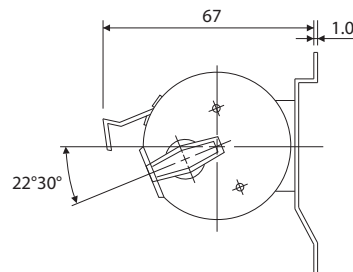

■ SPECIFICATIONS

Display	6.0 x 3.5mm (White on Black Background)
Reset	Manual (knob)
Input/Count Method	Hand actuated (count lever pushing)
Operating Temperature	-5°C - +40°C (Non-Freezing)
Operating Humidity	85%RH maximum (Non-Condensing)

DIMENSIONS

H-102

H-102B

H-102M - □

Model	Dimensions	
	A	B
H-102M-2	62.5	52.5
H-102M-3	91.0	81.0
H-102M-4	121.0	111.0
H-102M-5	150.0	140.0
H-102M-6	180.5	170.5
H-102M-8	239.5	229.5
H-102M-10	298.5	288.5

This catalog was last revised Nov. 22, 2022.