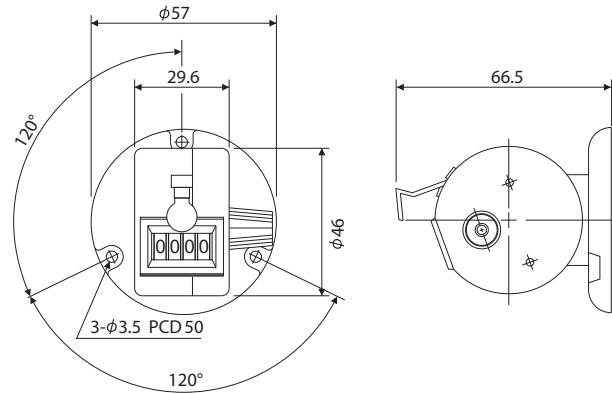

■ SPECIFICATIONS

Display	6.0 x 3.5mm (White on Black Background)
Reset	Manual (knob)
Input/Count Method	Hand actuated (count lever pushing)
Operating Temperature	-5°C - +40°C (Non-Freezing)
Operating Humidity	85%RH maximum (Non-Condensing)

DIMENSIONS

H-102

H-102B

H-102M - □

Model	Dimensions	
	A	B
H-102M-2	62.5	52.5
H-102M-3	91.0	81.0
H-102M-4	121.0	111.0
H-102M-5	150.0	140.0
H-102M-6	180.5	170.5
H-102M-8	239.5	229.5
H-102M-10	298.5	288.5

This catalog was last revised Nov. 22, 2022.