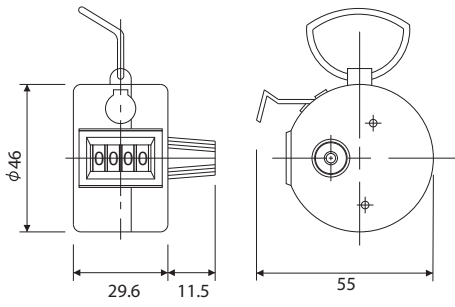

H-102 SERIES

TALLY COUNTERS

H-102

H-102B

H-102M-6

- **HAND ACTUATED TALLY COUNTER**
- **4 DIGITS DISPLAY**
- **KNOB TYPE RESET**
- **DURABLE CHROME PLATED STEEL CASE**
- **HAND, DESK, MULTIPLE TYPES (2-10)**
- **IDEAL FOR TRAFFIC SURVEYING, HUMAN TRAFFIC SURVEY, ATTENDANCE CHECK, PASSENGER CHECK, RELIGIOUS PURPOSES, LABORATORY PURPOSES**

■ MODEL SELECTION

MODEL	DIGITS	MOUNTING	NO. OF UNITS	WEIGHT
H-102	4	HAND	1	61 grams
H-102B		DESK	1	68 grams
H-102M-2			2	157 grams
H-102M-3			3	236 grams
H-102M-4			4	314 grams
H-102M-5			5	392 grams
H-102M-6			6	472 grams
Discontinued H-102M-7			7	550 grams
H-102M-8			8	628 grams
Discontinued H-102M-9			9	707 grams
H-102M-10	10		785 grams	

■ SPECIFICATIONS

Display	6.0 x 3.5mm (White on Black Background)
Reset	Manual (knob)
Input/Count Method	Hand actuated (count lever pushing)
Operating Temperature	-5°C - +40°C (Non-Freezing)
Operating Humidity	85%RH maximum (Non-Condensing)

DIMENSIONS

H-102

H-102B

H-102M - □

Model	Dimensions	
	A	B
H-102M-2	62.5	52.5
H-102M-3	91.0	81.0
H-102M-4	121.0	111.0
H-102M-5	150.0	140.0
H-102M-6	180.5	170.5
H-102M-8	239.5	229.5
H-102M-10	298.5	288.5

This catalog was last revised Nov. 22, 2022.