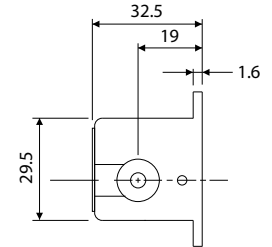

Count Speed: RL-4 (I), RL-5 (I) : 400 revolutions / minute RL-219-5 (I) : 50 revolutions / minute

COUNT DIRECTION / SHAFT POSITION

			
RIGHT SHAFT TOP GOING	RIGHT SHAFT TOP COMING	LEFT SHAFT TOP GOING	LEFT SHAFT TOP COMING

DIMENSIONS

RS-204-5 (I)
 RS-204-5 (II)

DIMENSIONS

RSL-204-5 (III)
RSL-204-5 (IV)

RS-4 (I)

RS-5 (I)

RS-5 (II)

Discontinued

RS-6 (I)

RS-303-5 (I)

DIMENSIONS

Discontinued
LB-4 (I)

Discontinued
LB-5 (I)

RL-4 (I)

RL-5 (I)

RL-219-5 (I)