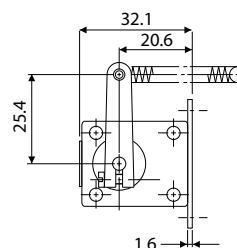

REVOLUTION COUNTER

Adds 1 count for every complete revolution of the shaft.

Count Speed: LB-4 (I), LB-5 (I) : 4,000 revolutions / minute

DIRECT DRIVE COUNTER

Adds 10 counts for every complete revolution (1 count / 1/10 shaft revolution) of the shaft.

Count Speed: RL-4 (I), RL-5 (I) : 400 revolutions / minute RL-219-5 (I) : 50 revolutions / minute

COUNT DIRECTION / SHAFT POSITION

			
RIGHT SHAFT TOP GOING	RIGHT SHAFT TOP COMING	LEFT SHAFT TOP GOING	LEFT SHAFT TOP COMING

MODEL SELECTION

TYPE	DIGITS	FIGURES (mm)	WEIGHT(g)	TYPE (I)	TYPE (II)	TYPE (III)	TYPE (IV)
RATCHET	5	4.8 x 2.4	60	RS-204-5 (I)	RS-204-5 (II)	RSL-204-5 (III)	RSL-204-5 (IV)
	4	4.4 x 2.8	50	RS-4 (I)	—	—	—
	5		(I) 50 / (II) 105	RS-5 (I)	RS-5 (II)	—	—
	6	6.0 x 4.5	115	Discontinued RS-6 (I)	—	—	—
	5		120	RS-303-5 (I)	—	—	—
REVOLUTION	4	4.4 x 2.8	90	Discontinued LB-4 (I)	—	—	—
	5		100	Discontinued LB-5 (I)	—	—	—
DIRECT DRIVE	4	4.4 x 2.8	90	RL-4 (I)	—	—	—
	5		100	RL-5 (I)	—	—	—
	5	6.0 x 4.5	110	RL-219-5 (I)	—	—	—

DIMENSIONS

RS-204-5 (I)
 RS-204-5 (II)

DIMENSIONS

RSL-204-5 (III)
RSL-204-5 (IV)

RS-4 (I)

RS-5 (I)

RS-5 (II)

Discontinued