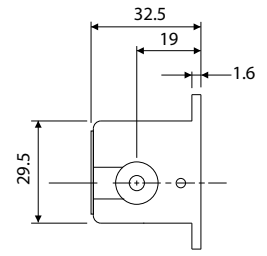

Count Speed: RL-4 (I), RL-5 (I) : 400 revolutions / minute RL-219-5 (I) : 50 revolutions / minute

COUNT DIRECTION / SHAFT POSITION

			
RIGHT SHAFT TOP GOING	RIGHT SHAFT TOP COMING	LEFT SHAFT TOP GOING	LEFT SHAFT TOP COMING

DIMENSIONS

RS-204-5 (I)
 RS-204-5 (II)

DIMENSIONS

RSL-204-5 (III)
RSL-204-5 (IV)

RS-4 (I)

RS-5 (I)

RS-5 (II)

Discontinued

RS-6 (I)

RS-303-5 (I)

DIMENSIONS

Discontinued
LB-4 (I)

Discontinued
LB-5 (I)

RL-4 (I)

RL-5 (I)

RL-219-5 (I)