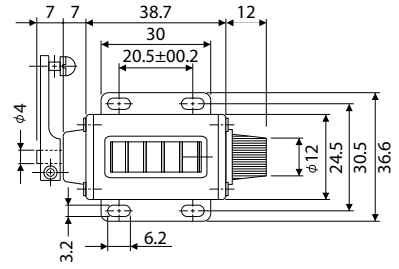

MODEL SELECTION

TYPE	DIGITS	FIGURES (mm)	WEIGHT(g)	TYPE (I)	TYPE (II)	TYPE (III)	TYPE (IV)
RATCHET	5	4.8 x 2.4	60	RS-204-5 (I)	RS-204-5 (II)	RSL-204-5 (III)	RSL-204-5 (IV)
	4	4.4 x 2.8	50	RS-4 (I)	—	—	—
	5		(I) 50 / (II) 105	RS-5 (I)	RS-5 (II)	—	—
	6	6.0 x 4.5	115	Discontinued RS-6 (I)	—	—	—
	5		120	RS-303-5 (I)	—	—	—
REVOLUTION	4	4.4 x 2.8	90	Discontinued LB-4 (I)	—	—	—
	5		100	Discontinued LB-5 (I)	—	—	—
DIRECT DRIVE	4	4.4 x 2.8	90	RL-4 (I)	—	—	—
	5		100	RL-5 (I)	—	—	—
	5	6.0 x 4.5	110	RL-219-5 (I)	—	—	—

DIMENSIONS

RS-204-5 (I)
 RS-204-5 (II)

DIMENSIONS

RSL-204-5 (III)
RSL-204-5 (IV)

RS-4 (I)

RS-5 (I)

RS-5 (II)

Discontinued

RS-6 (I)

RS-303-5 (I)

DIMENSIONS

Discontinued
LB-4 (I)

Discontinued
LB-5 (I)

RL-4 (I)

RL-5 (I)

RL-219-5 (I)