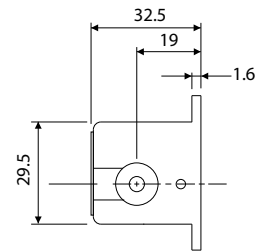

Count Speed: RL-4 (I), RL-5 (I) : 400 revolutions / minute RL-219-5 (I) : 50 revolutions / minute

COUNT DIRECTION / SHAFT POSITION

			
RIGHT SHAFT TOP GOING	RIGHT SHAFT TOP COMING	LEFT SHAFT TOP GOING	LEFT SHAFT TOP COMING

DIMENSIONS

RS-204-5 (I)
 RS-204-5 (II)

DIMENSIONS

RSL-204-5 (III)
RSL-204-5 (IV)

RS-4 (I)

RS-5 (I)

RS-5 (II)

Discontinued

RS-6 (I)

RS-303-5 (I)

DIMENSIONS

Discontinued
LB-4 (I)

Discontinued
LB-5 (I)

RL-4 (I)

RL-5 (I)

RL-219-5 (I)