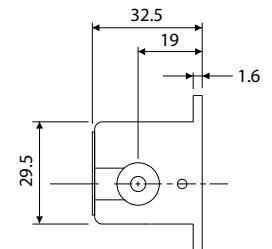

Count Speed: RL-4 (I), RL-5 (I) : 400 revolutions / minute RL-219-5 (I) : 50 revolutions / minute

COUNT DIRECTION / SHAFT POSITION

			
RIGHT SHAFT TOP GOING	RIGHT SHAFT TOP COMING	LEFT SHAFT TOP GOING	LEFT SHAFT TOP COMING

DIMENSIONS

RS-204-5 (I)
 RS-204-5 (II)

DIMENSIONS

RSL-204-5 (III)
RSL-204-5 (IV)

RS-4 (I)

RS-5 (I)

RS-5 (II)

Discontinued

RS-6 (I)

RS-303-5 (I)

DIMENSIONS

Discontinued
LB-4 (I)

Discontinued
LB-5 (I)

RL-4 (I)

RL-5 (I)

RL-219-5 (I)