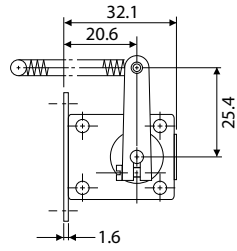

Count Speed: RL-4 (I), RL-5 (I) : 400 revolutions / minute RL-219-5 (I) : 50 revolutions / minute

COUNT DIRECTION / SHAFT POSITION

			
RIGHT SHAFT TOP GOING	RIGHT SHAFT TOP COMING	LEFT SHAFT TOP GOING	LEFT SHAFT TOP COMING

MODEL SELECTION

TYPE	DIGITS	FIGURES (mm)	WEIGHT(g)	TYPE (I)	TYPE (II)	TYPE (III)	TYPE (IV)
RATCHET	5	4.8 x 2.4	60	RS-204-5 (I)	RS-204-5 (II)	RSL-204-5 (III)	RSL-204-5 (IV)
	4	4.4 x 2.8	50	RS-4 (I)	—	—	—
	5		(I) 50 / (II) 105	RS-5 (I)	RS-5 (II)	—	—
	6	6.0 x 4.5	115	Discontinued RS-6 (I)	—	—	—
	5		120	RS-303-5 (I)	—	—	—
REVOLUTION	4	4.4 x 2.8	90	Discontinued LB-4 (I)	—	—	—
	5		100	Discontinued LB-5 (I)	—	—	—
DIRECT DRIVE	4	4.4 x 2.8	90	RL-4 (I)	—	—	—
	5		100	RL-5 (I)	—	—	—
	5	6.0 x 4.5	110	RL-219-5 (I)	—	—	—

DIMENSIONS

RS-204-5 (I)
 RS-204-5 (II)

DIMENSIONS

RSL-204-5 (III)
RSL-204-5 (IV)

RS-4 (I)

RS-5 (I)

RS-5 (II)

Discontinued

RS-6 (I)

RS-303-5 (I)

DIMENSIONS

Discontinued
LB-4 (I)

Discontinued
LB-5 (I)

RL-4 (I)

RL-5 (I)

RL-219-5 (I)