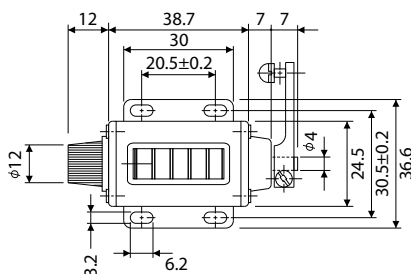

REVOLUTION COUNTER

Adds 1 count for every complete revolution of the shaft.

Count Speed: LB-4 (I), LB-5 (I) : 4,000 revolutions / minute

DIRECT DRIVE COUNTER

Adds 10 counts for every complete revolution (1 count / 1/10 shaft revolution) of the shaft.

Count Speed: RL-4 (I), RL-5 (I) : 400 revolutions / minute RL-219-5 (I) : 50 revolutions / minute

COUNT DIRECTION / SHAFT POSITION

			
RIGHT SHAFT TOP GOING	RIGHT SHAFT TOP COMING	LEFT SHAFT TOP GOING	LEFT SHAFT TOP COMING

MODEL SELECTION

TYPE	DIGITS	FIGURES (mm)	WEIGHT(g)	TYPE (I)	TYPE (II)	TYPE (III)	TYPE (IV)
RATCHET	5	4.8 x 2.4	60	RS-204-5 (I)	RS-204-5 (II)	RSL-204-5 (III)	RSL-204-5 (IV)
	4	4.4 x 2.8	50	RS-4 (I)	—	—	—
	5		(I) 50 / (II) 105	RS-5 (I)	RS-5 (II)	—	—
	6	6.0 x 4.5	115	Discontinued RS-6 (I)	—	—	—
	5		120	RS-303-5 (I)	—	—	—
REVOLUTION	4	4.4 x 2.8	90	Discontinued LB-4 (I)	—	—	—
	5		100	Discontinued LB-5 (I)	—	—	—
DIRECT DRIVE	4	4.4 x 2.8	90	RL-4 (I)	—	—	—
	5		100	RL-5 (I)	—	—	—
	5	6.0 x 4.5	110	RL-219-5 (I)	—	—	—

DIMENSIONS

RS-204-5 (I)
 RS-204-5 (II)

DIMENSIONS

RSL-204-5 (III)
RSL-204-5 (IV)

RS-4 (I)

RS-5 (I)

RS-5 (II)

Discontinued