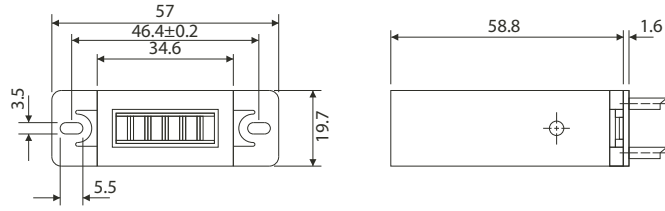

DIMENSIONS