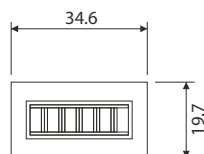

ME SERIES

MINIATURE NON-RESET ELECTRIC COUNTER

- Non-Reset, Miniature Size
- Low Cost, Low Power Consumption
- Suitable for limited space installations in office equipments, amusement equipments, etc.

MODEL SELECTION

TYPE	MODELS	DIGITS	MOUNTING	WEIGHT
Non-Reset Total Counter	ME - 6000	6	Rear	50 grams
	ME - 7000	7		
	ME - 6020	6	Base (Horizontal)	60 grams
	ME - 7020	7		
	ME - 6030	6	Behind Panel (Screw)	52 grams
	ME - 7030	7		
	ME - 6040	6	Base (Vertical)	60 grams
	ME - 7040	7		
	ME - 6070	6	Panel (Snap-in)	55 grams
	ME - 7070	7		

SPECIFICATIONS

Display	6 digits : 3.5 × 1.8mm / 7 digits : 3.5 × 1.4mm (white on black background)
Power Source	AC 100V 50/60 Hz convertible / DC 12V, 24V
Voltage Fluctuation	-15% / +10%
Power Consumption	AC : 1.1 VA ; DC : 1.2W
Continuous Energizing	permissible
Counting Method	One pulse – One count (energizing – ½ count, unenergized – ½ count)
Counting Speed	10 Hz (maximum)
Pulse Width	50msec. minimum
Make (Duty)	1 : 1
Reset	None
Connection	Lead Wire
Operating Temperature	-5°C ~ +40°C (non-freezing)
Operating Humidity	85%RH maximum (non-condensing)
Test Voltage	AC1,500V for 1 minute
Insulation Resistance	50MΩ minimum (500VDC megger)
Vibration	Endurance : 16.7 Hz, Width, double amplitude 4mm Malfunction : 10 ~ 55 Hz, double amplitude 0.5mm
Shock	Endurance : 300 m/s² (30G) / Malfunction : 50 m/s² (5G)
Construction	Cover : Plastic (black) / Base: Steel

DIMENSIONS

ME-6000 • 7000