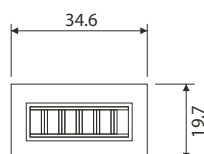

ME SERIES

MINIATURE NON-RESET ELECTRIC COUNTER

- Non-Reset, Miniature Size
- Low Cost, Low Power Consumption
- Suitable for limited space installations in office equipments, amusement equipments, etc.

MODEL SELECTION

TYPE	MODELS	DIGITS	MOUNTING	WEIGHT
Non-Reset Total Counter	ME - 6000	6	Rear	50 grams
	ME - 7000	7		
	ME - 6020	6	Base (Horizontal)	60 grams
	ME - 7020	7		
	ME - 6030	6	Behind Panel (Screw)	52 grams
	ME - 7030	7		
	ME - 6040	6	Base (Vertical)	60 grams
	ME - 7040	7		
	ME - 6070	6	Panel (Snap-in)	55 grams
	ME - 7070	7		

SPECIFICATIONS

Display	6 digits : 3.5 × 1.8mm / 7 digits : 3.5 × 1.4mm (white on black background)
Power Source	AC 100V 50/60 Hz convertible / DC 12V, 24V
Voltage Fluctuation	-15% / +10%
Power Consumption	AC : 1.1 VA ; DC : 1.2W
Continuous Energizing	permissible
Counting Method	One pulse – One count (energizing – ½ count, unenergized – ½ count)
Counting Speed	10 Hz (maximum)
Pulse Width	50msec. minimum
Make (Duty)	1 : 1
Reset	None
Connection	Lead Wire
Operating Temperature	-5°C ~ +40°C (non-freezing)
Operating Humidity	85%RH maximum (non-condensing)
Test Voltage	AC1,500V for 1 minute
Insulation Resistance	50MΩ minimum (500VDC megger)
Vibration	Endurance : 16.7 Hz, Width, double amplitude 4mm Malfunction : 10 ~ 55 Hz, double amplitude 0.5mm
Shock	Endurance : 300 m/s² (30G) / Malfunction : 50 m/s² (5G)
Construction	Cover : Plastic (black) / Base: Steel

DIMENSIONS

ME-6000 • 7000