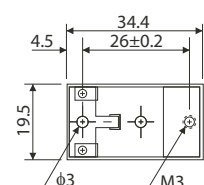

ME SERIES

MINIATURE NON-RESET ELECTRIC COUNTER

- Non-Reset, Miniature Size
- Low Cost, Low Power Consumption
- Suitable for limited space installations in office equipments, amusement equipments, etc.

MODEL SELECTION

TYPE	MODELS	DIGITS	MOUNTING	WEIGHT
Non-Reset Total Counter	ME - 6000	6	Rear	50 grams
	ME - 7000	7		
	ME - 6020	6	Base (Horizontal)	60 grams
	ME - 7020	7		
	ME - 6030	6	Behind Panel (Screw)	52 grams
	ME - 7030	7		
	ME - 6040	6	Base (Vertical)	60 grams
	ME - 7040	7		
	ME - 6070	6	Panel (Snap-in)	55 grams
	ME - 7070	7		

SPECIFICATIONS

Display	6 digits : 3.5 × 1.8mm / 7 digits : 3.5 × 1.4mm (white on black background)
Power Source	AC 100V 50/60 Hz convertible / DC 12V, 24V
Voltage Fluctuation	-15% / +10%
Power Consumption	AC : 1.1 VA ; DC : 1.2W
Continuous Energizing	permissible
Counting Method	One pulse – One count (energizing – ½ count, unenergized – ½ count)
Counting Speed	10 Hz (maximum)
Pulse Width	50msec. minimum
Make (Duty)	1 : 1
Reset	None
Connection	Lead Wire
Operating Temperature	-5°C ~ +40°C (non-freezing)
Operating Humidity	85%RH maximum (non-condensing)
Test Voltage	AC1,500V for 1 minute
Insulation Resistance	50MΩ minimum (500VDC megger)
Vibration	Endurance : 16.7 Hz, Width, double amplitude 4mm Malfunction : 10 ~ 55 Hz, double amplitude 0.5mm
Shock	Endurance : 300 m/s² (30G) / Malfunction : 50 m/s² (5G)
Construction	Cover : Plastic (black) / Base: Steel

DIMENSIONS

ME-6000 • 7000