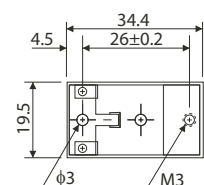

ME SERIES

MINIATURE NON-RESET ELECTRIC COUNTER

- Non-Reset, Miniature Size
- Low Cost, Low Power Consumption
- Suitable for limited space installations in office equipments, amusement equipments, etc.

MODEL SELECTION

TYPE	MODELS	DIGITS	MOUNTING	WEIGHT
Non-Reset Total Counter	ME - 6000	6	Rear	50 grams
	ME - 7000	7		
	ME - 6020	6	Base (Horizontal)	60 grams
	ME - 7020	7		
	ME - 6030	6	Behind Panel (Screw)	52 grams
	ME - 7030	7		
	ME - 6040	6	Base (Vertical)	60 grams
	ME - 7040	7		
	ME - 6070	6	Panel (Snap-in)	55 grams
	ME - 7070	7		

SPECIFICATIONS

Display	6 digits : 3.5 × 1.8mm / 7 digits : 3.5 × 1.4mm (white on black background)
Power Source	AC 100V 50/60 Hz convertible / DC 12V, 24V
Voltage Fluctuation	-15% / +10%
Power Consumption	AC : 1.1 VA ; DC : 1.2W
Continuous Energizing	permissible
Counting Method	One pulse – One count (energizing – ½ count, unenergized – ½ count)
Counting Speed	10 Hz (maximum)
Pulse Width	50msec. minimum
Make (Duty)	1 : 1
Reset	None
Connection	Lead Wire
Operating Temperature	-5°C ~ +40°C (non-freezing)
Operating Humidity	85%RH maximum (non-condensing)
Test Voltage	AC1,500V for 1 minute
Insulation Resistance	50MΩ minimum (500VDC megger)
Vibration	Endurance : 16.7 Hz, Width, double amplitude 4mm Malfunction : 10 ~ 55 Hz, double amplitude 0.5mm
Shock	Endurance : 300 m/s² (30G) / Malfunction : 50 m/s² (5G)
Construction	Cover : Plastic (black) / Base: Steel

DIMENSIONS

ME-6000 • 7000