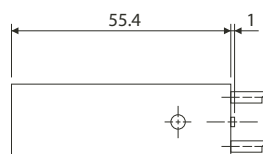

ME SERIES

MINIATURE NON-RESET ELECTRIC COUNTER

- Non-Reset, Miniature Size
- Low Cost, Low Power Consumption
- Suitable for limited space installations in office equipments, amusement equipments, etc.

MODEL SELECTION

TYPE	MODELS	DIGITS	MOUNTING	WEIGHT
Non-Reset Total Counter	ME - 6000	6	Rear	50 grams
	ME - 7000	7		
	ME - 6020	6	Base (Horizontal)	60 grams
	ME - 7020	7		
	ME - 6030	6	Behind Panel (Screw)	52 grams
	ME - 7030	7		
	ME - 6040	6	Base (Vertical)	60 grams
	ME - 7040	7		
	ME - 6070	6	Panel (Snap-in)	55 grams
	ME - 7070	7		

SPECIFICATIONS

Display	6 digits : 3.5 × 1.8mm / 7 digits : 3.5 × 1.4mm (white on black background)
Power Source	AC 100V 50/60 Hz convertible / DC 12V, 24V
Voltage Fluctuation	-15% / +10%
Power Consumption	AC : 1.1 VA ; DC : 1.2W
Continuous Energizing	permissible
Counting Method	One pulse – One count (energizing – ½ count, unenergized – ½ count)
Counting Speed	10 Hz (maximum)
Pulse Width	50msec. minimum
Make (Duty)	1 : 1
Reset	None
Connection	Lead Wire
Operating Temperature	-5°C ~ +40°C (non-freezing)
Operating Humidity	85%RH maximum (non-condensing)
Test Voltage	AC1,500V for 1 minute
Insulation Resistance	50MΩ minimum (500VDC megger)
Vibration	Endurance : 16.7 Hz, Width, double amplitude 4mm Malfunction : 10 ~ 55 Hz, double amplitude 0.5mm
Shock	Endurance : 300 m/s² (30G) / Malfunction : 50 m/s² (5G)
Construction	Cover : Plastic (black) / Base: Steel

DIMENSIONS

ME-6000 • 7000