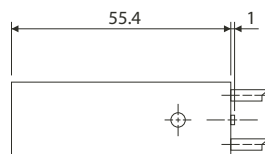

ME SERIES

MINIATURE NON-RESET ELECTRIC COUNTER

- Non-Reset, Miniature Size
- Low Cost, Low Power Consumption
- Suitable for limited space installations in office equipments, amusement equipments, etc.

MODEL SELECTION

TYPE	MODELS	DIGITS	MOUNTING	WEIGHT
Non-Reset Total Counter	ME - 6000	6	Rear	50 grams
	ME - 7000	7		
	ME - 6020	6	Base (Horizontal)	60 grams
	ME - 7020	7		
	ME - 6030	6	Behind Panel (Screw)	52 grams
	ME - 7030	7		
	ME - 6040	6	Base (Vertical)	60 grams
	ME - 7040	7		
	ME - 6070	6	Panel (Snap-in)	55 grams
	ME - 7070	7		

SPECIFICATIONS

Display	6 digits : 3.5 × 1.8mm / 7 digits : 3.5 × 1.4mm (white on black background)
Power Source	AC 100V 50/60 Hz convertible / DC 12V, 24V
Voltage Fluctuation	-15% / +10%
Power Consumption	AC : 1.1 VA ; DC : 1.2W
Continuous Energizing	permissible
Counting Method	One pulse – One count (energizing – ½ count, unenergized – ½ count)
Counting Speed	10 Hz (maximum)
Pulse Width	50msec. minimum
Make (Duty)	1 : 1
Reset	None
Connection	Lead Wire
Operating Temperature	-5°C ~ +40°C (non-freezing)
Operating Humidity	85%RH maximum (non-condensing)
Test Voltage	AC1,500V for 1 minute
Insulation Resistance	50MΩ minimum (500VDC megger)
Vibration	Endurance : 16.7 Hz, Width, double amplitude 4mm Malfunction : 10 ~ 55 Hz, double amplitude 0.5mm
Shock	Endurance : 300 m/s² (30G) / Malfunction : 50 m/s² (5G)
Construction	Cover : Plastic (black) / Base: Steel

DIMENSIONS

ME-6000 • 7000